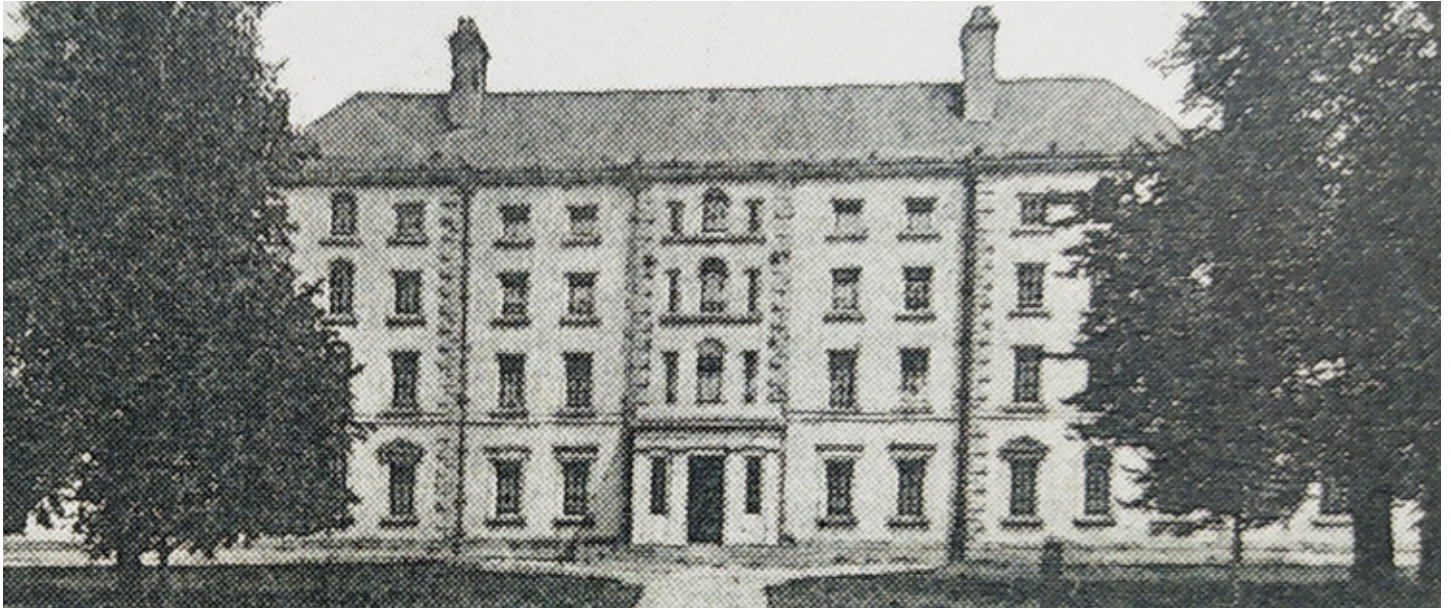

President of the Past Pupils' Union

10 September, 2021

Rescissa Vegetior Assurgit

Where it all began...

Carlow College, founded in 1782 for the education of lay Catholic youth, was built during the following years. By the date of opening, October 1st 1793, it had been decided to include and train students for the priesthood.

When the East Wing was added to the Middle House, it became the home of Carlow Lay College.

Original main entrance to the College, now St. Leo's Convent Gate.
H.S.: Henry Staunton, (First President).

1847

Knockbeg House, former home of the Best and Carruthers families, was bought to provide accommodation for the 8 to 12 year old boarders of Carlow Lay College.

Bee holes in the original garden wall.

Original coach house restored.