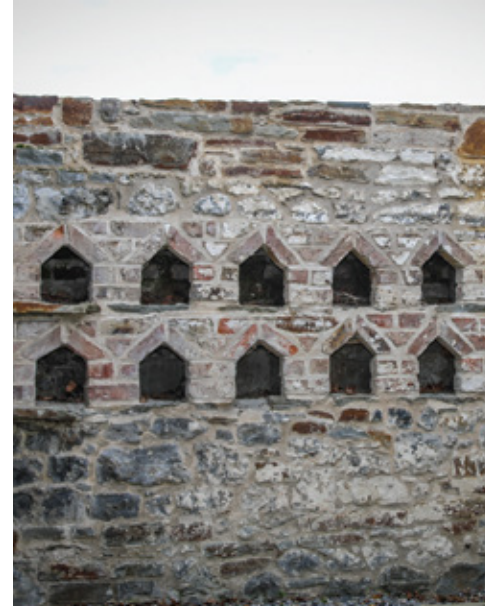

When the East Wing was added to the Middle House, it became the home of Carlow Lay College.

Original main entrance to the College, now St. Leo's Convent Gate.
H.S.: Henry Staunton, (First President).

1847

Knockbeg House, former home of the Best and Carruthers families, was bought to provide accommodation for the 8 to 12 year old boarders of Carlow Lay College.

Bee holes in the original garden wall.

Original coach house restored.