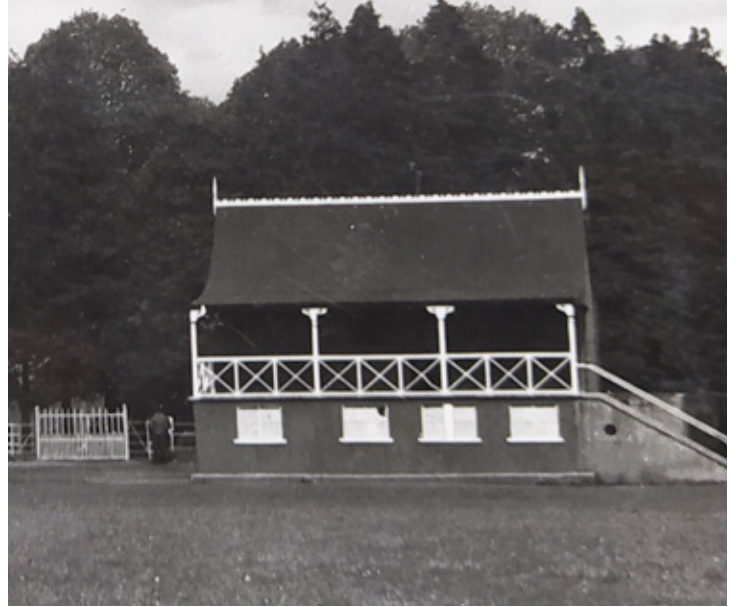

Gate Lodge

New "Red Corridor"

A New Century begins...

1903: The Front House, hiding the old, provided the familiar façade for Knockbeg for the next 120 years.

An Proinnteach

An Séipéal

An Staighre

An Otharlann