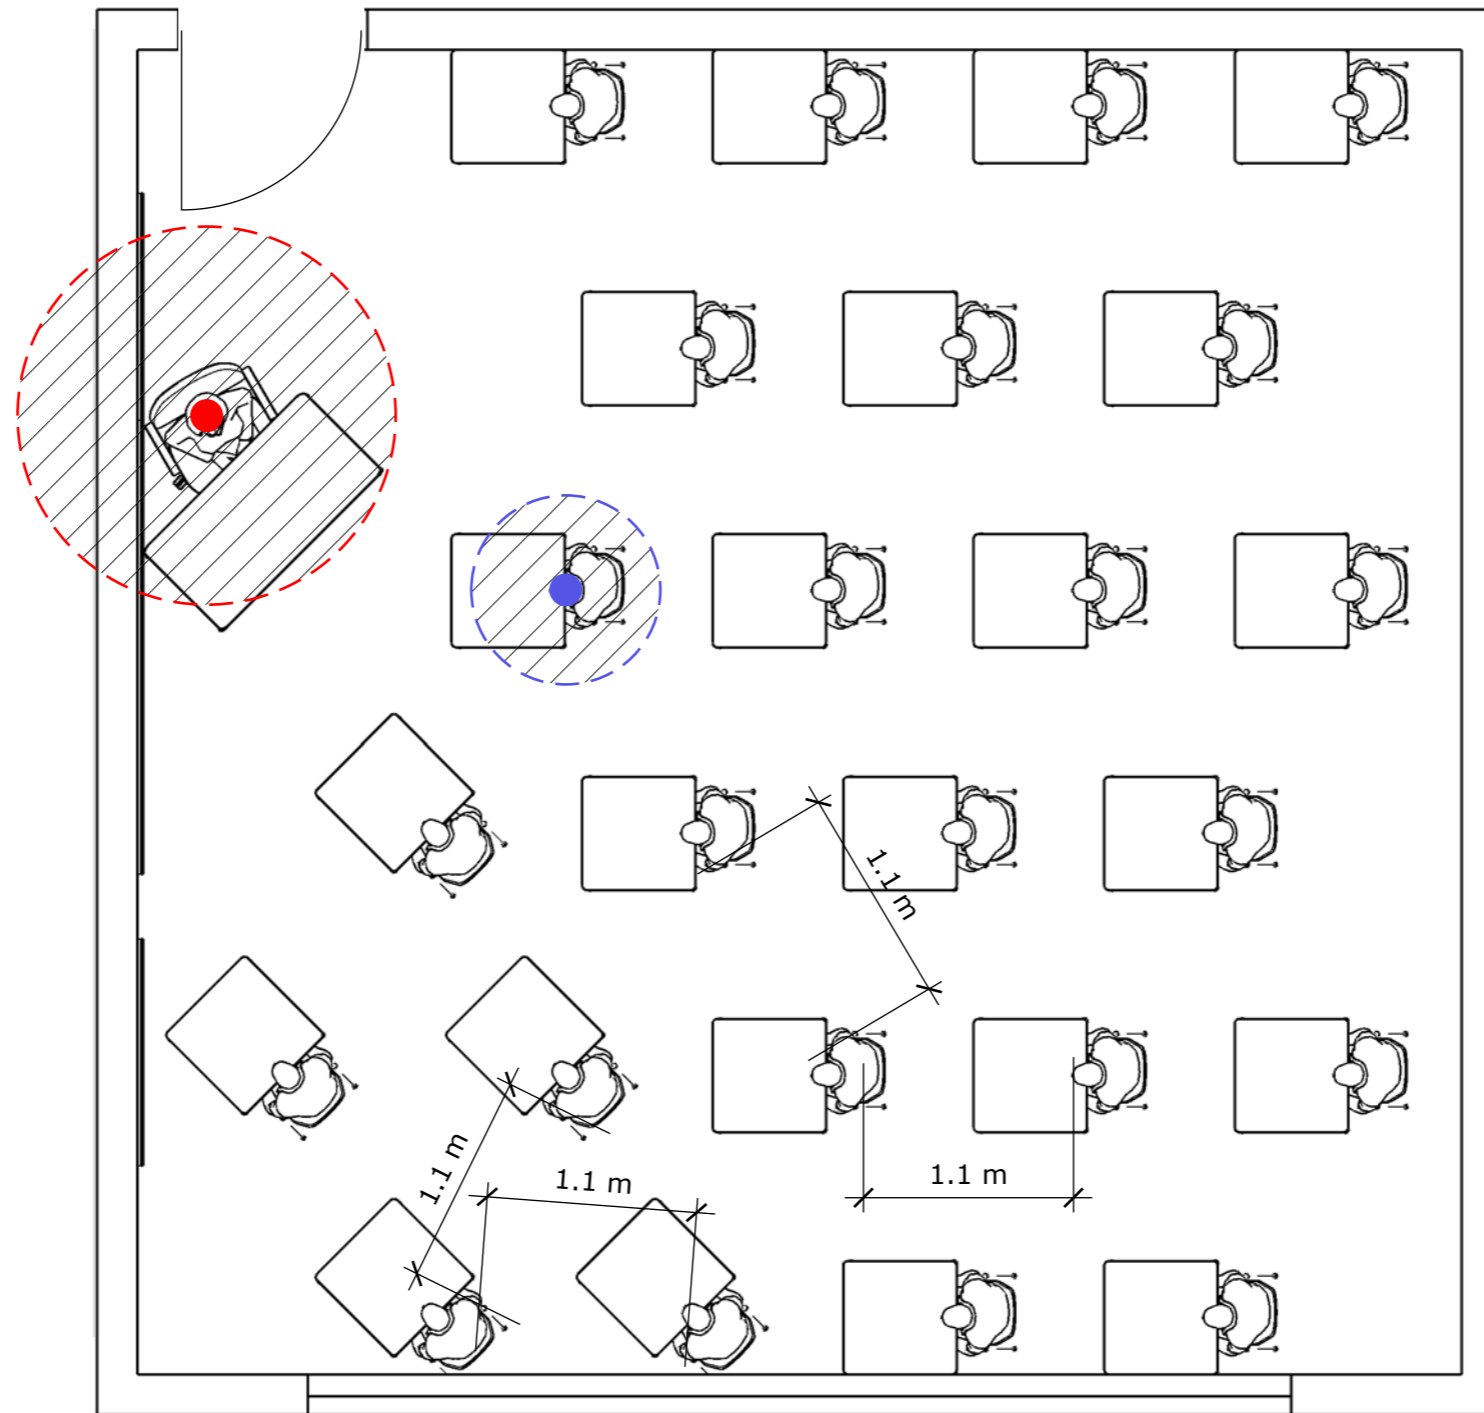

# Illustrative Classroom Layouts referenced in the Framework to maintain Physical Distancing in the Classroom in Post Primary Schools with a full return of all Students for the 2020/2021 School Year

## Under the Roadmap for the Full Return to School

27<sup>th</sup> July 2020

STANDARD POST PRIMARY CLASSROOM (49 Sq.M) 24 STUDENTS

STANDARD POST PRIMARY CLASSROOM (49 Sq.M) 24 STUDENTS

SMALL POST-PRIMARY CLASSROOM (42 Sq.M)

20 STUDENTS

POST PRIMARY CLASSROOM (37 Sq.M)

17 STUDENTS

STANDARD POST PRIMARY P.E. HALL (594 Sq.M)

3 x 30 STUDENTS