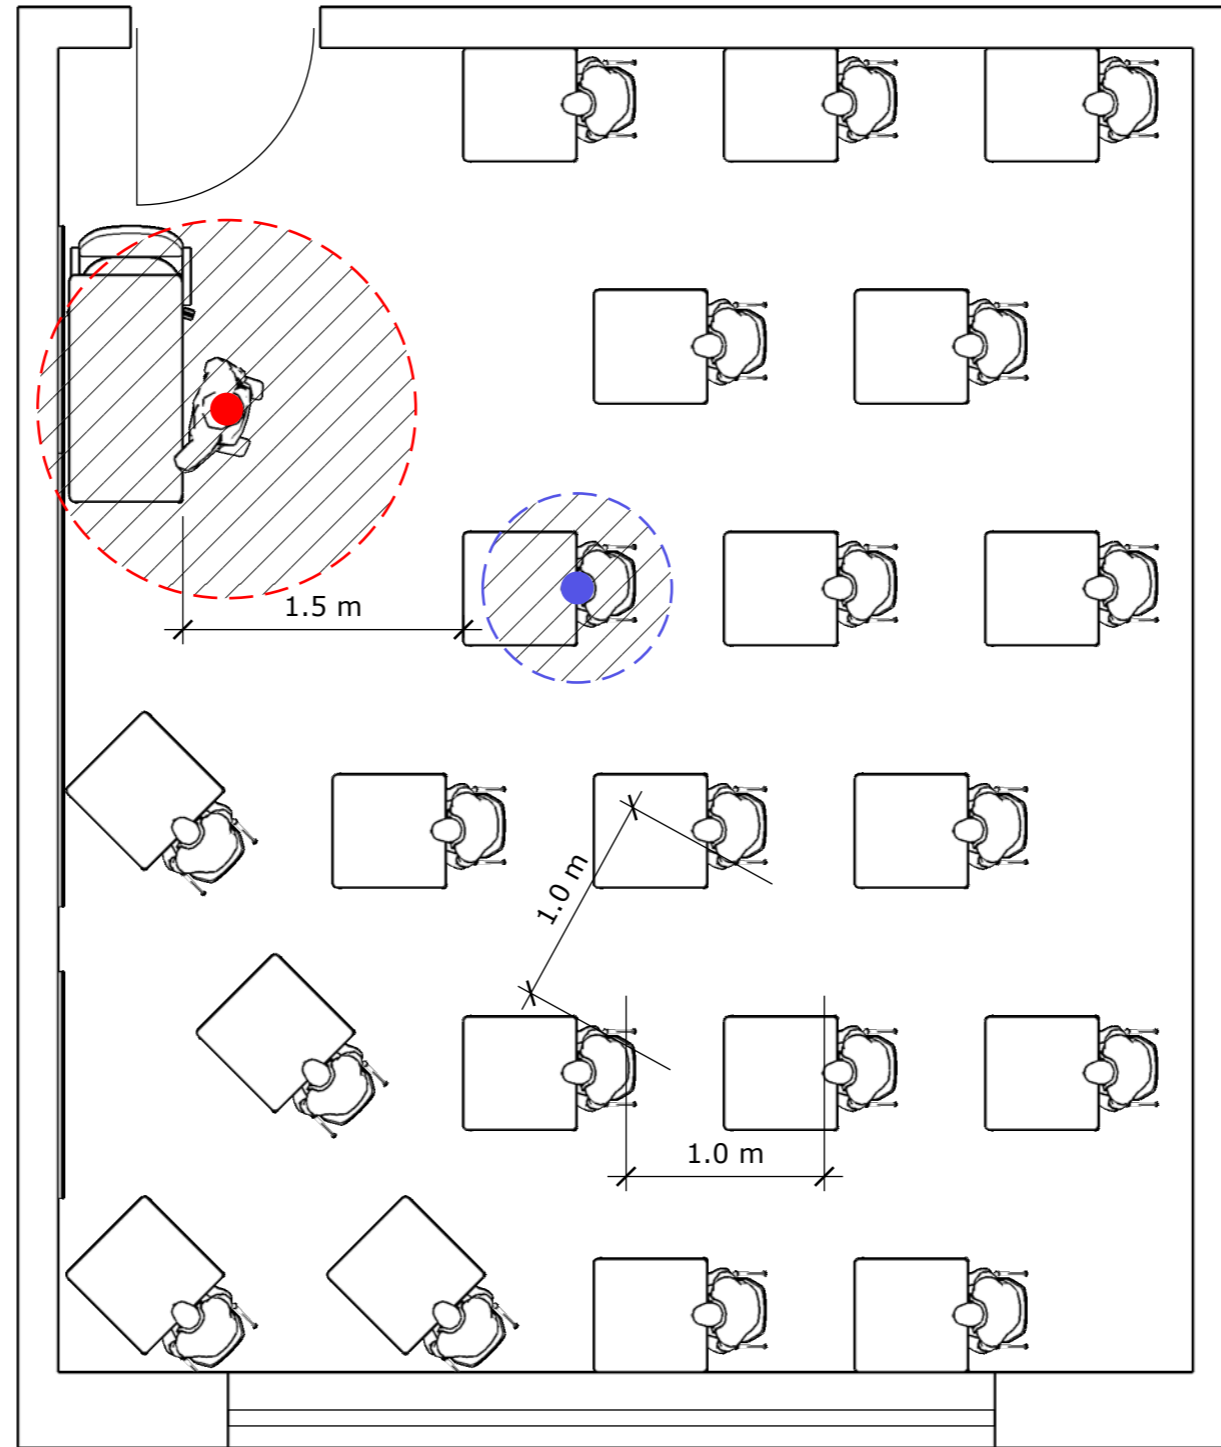

# Illustrative Classroom Layouts referenced in the Framework to maintain Physical Distancing in the Classroom in Post Primary Schools with a full return of all Students for the 2020/2021 School Year

## Under the Roadmap for the Full Return to School

27<sup>th</sup> July 2020

STANDARD POST PRIMARY CLASSROOM (49 Sq.M) 24 STUDENTS

STANDARD POST PRIMARY CLASSROOM (49 Sq.M) 24 STUDENTS

SMALL POST-PRIMARY CLASSROOM (42 Sq.M)

20 STUDENTS

POST PRIMARY CLASSROOM (37 Sq.M)

17 STUDENTS

STANDARD POST PRIMARY P.E. HALL (594 Sq.M)

3 x 30 STUDENTS