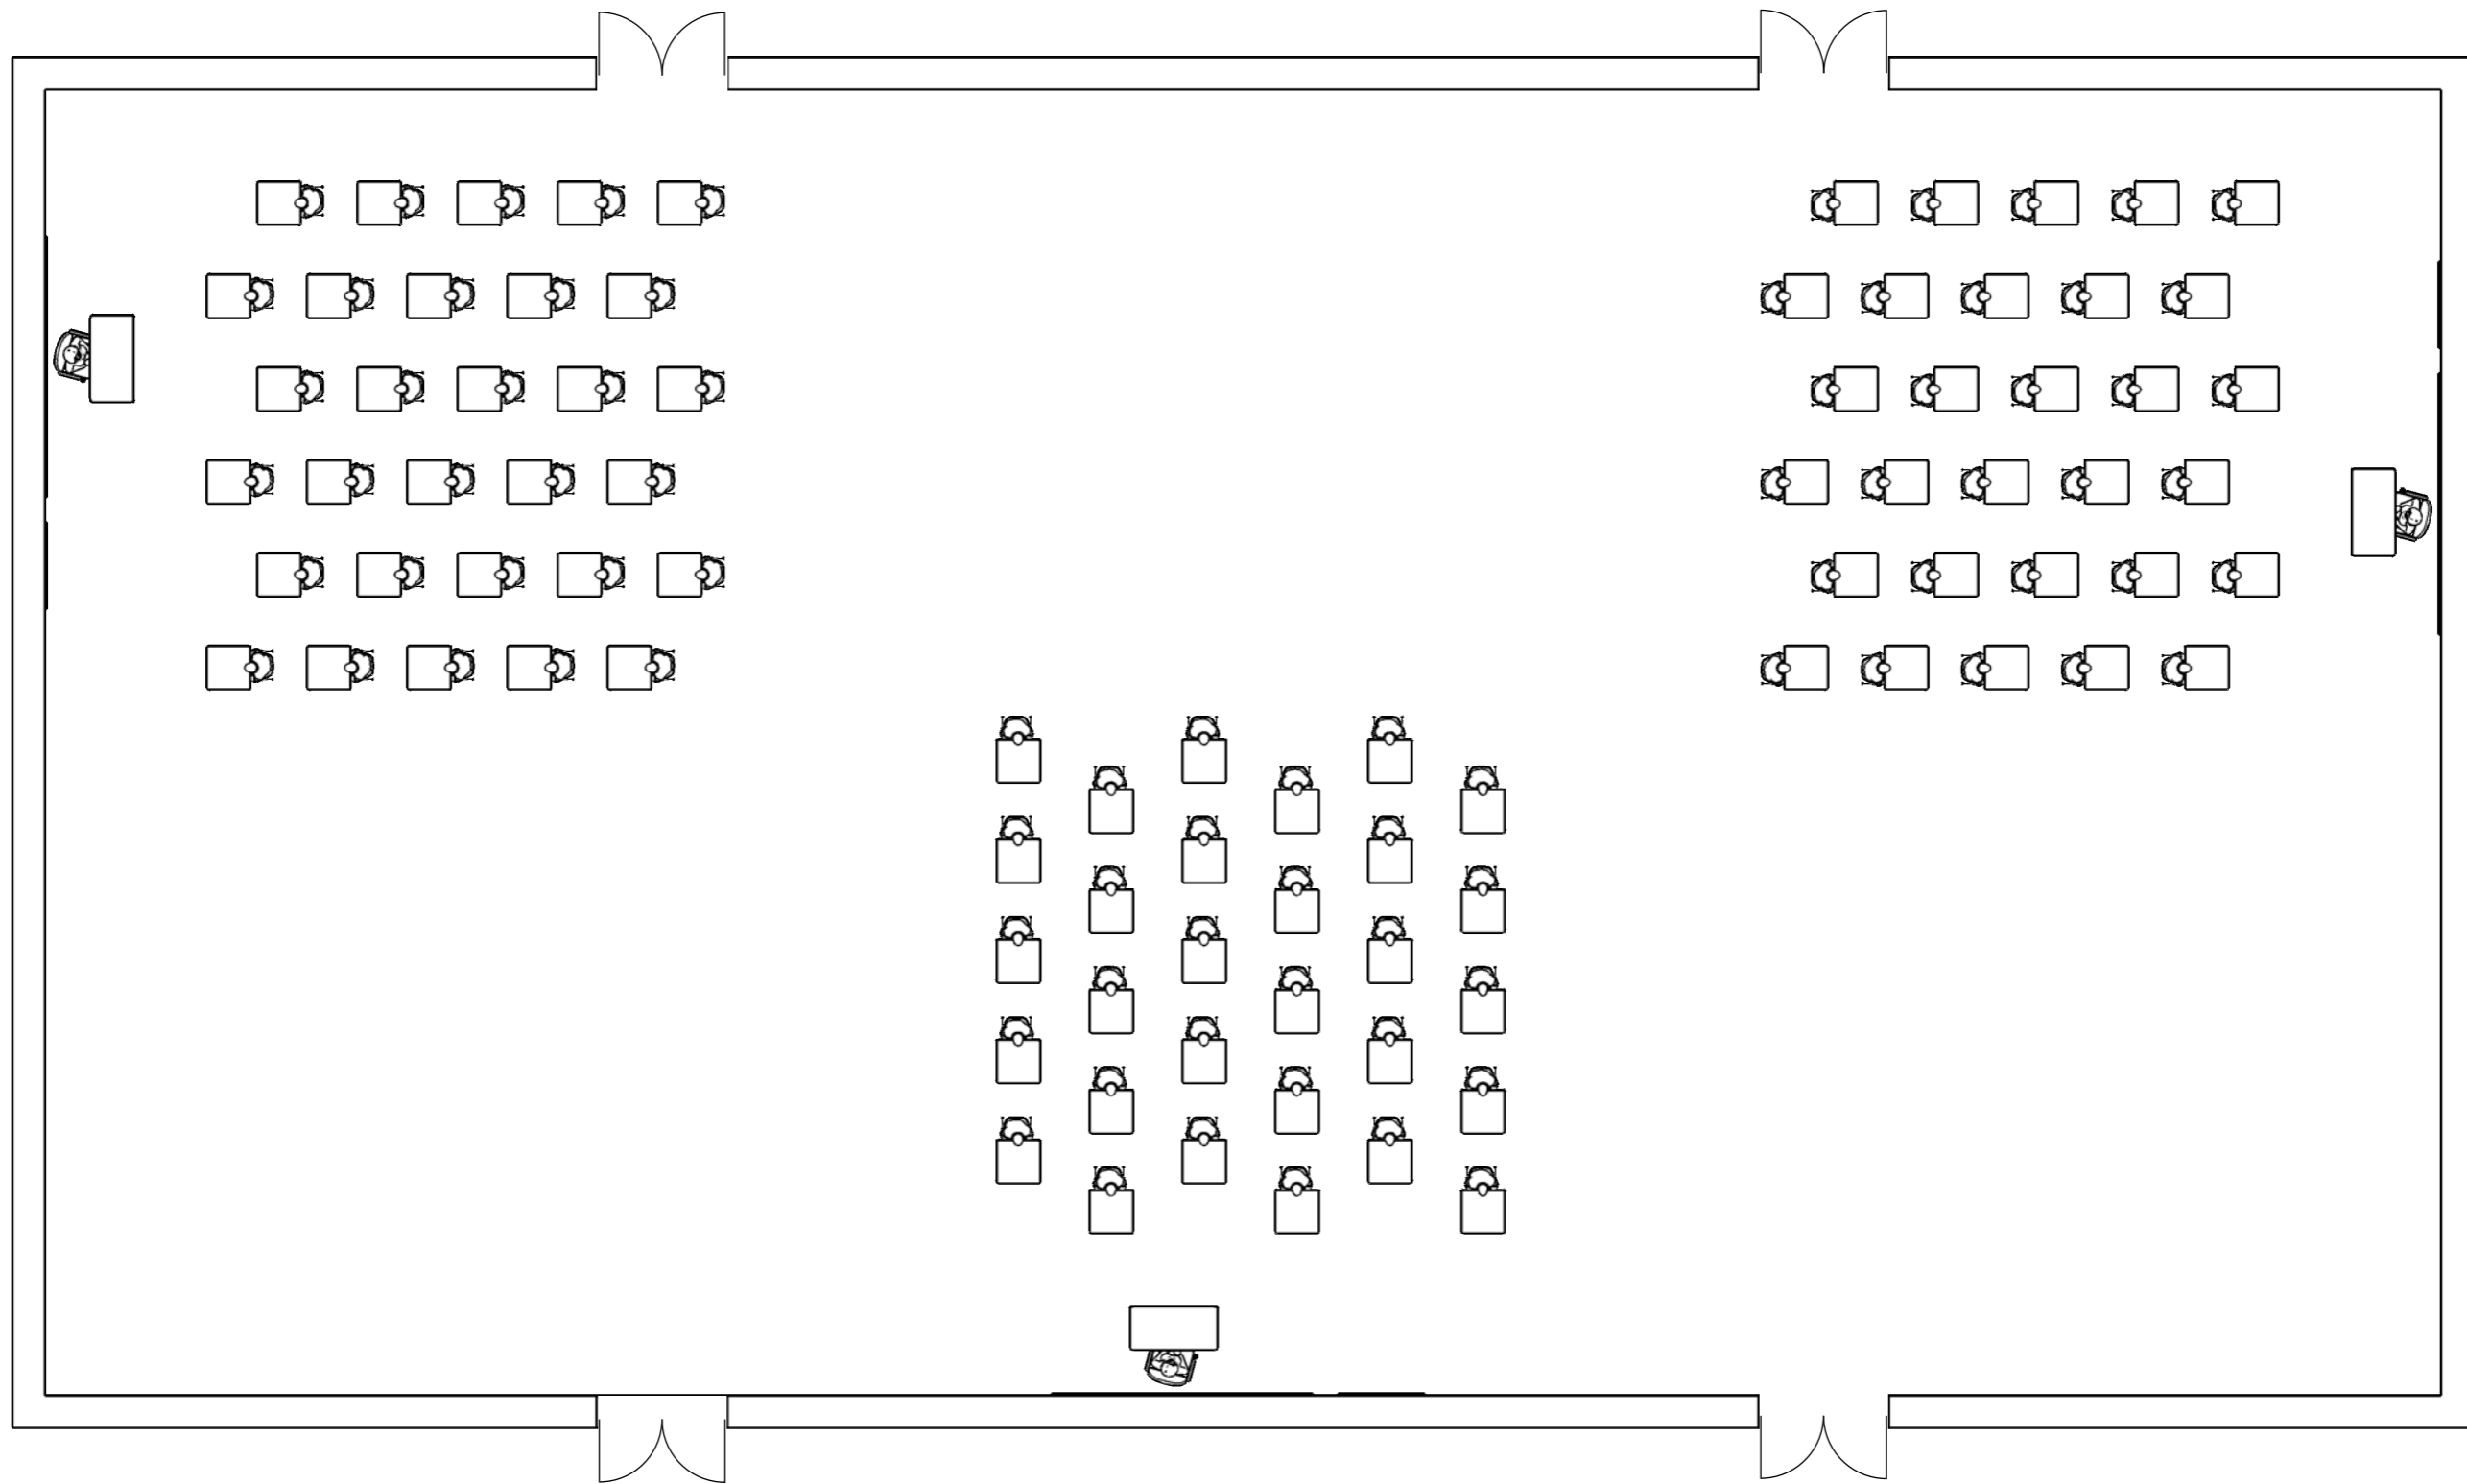

STANDARD POST PRIMARY P.E. HALL (594 Sq.M)

3 x 30 STUDENTS