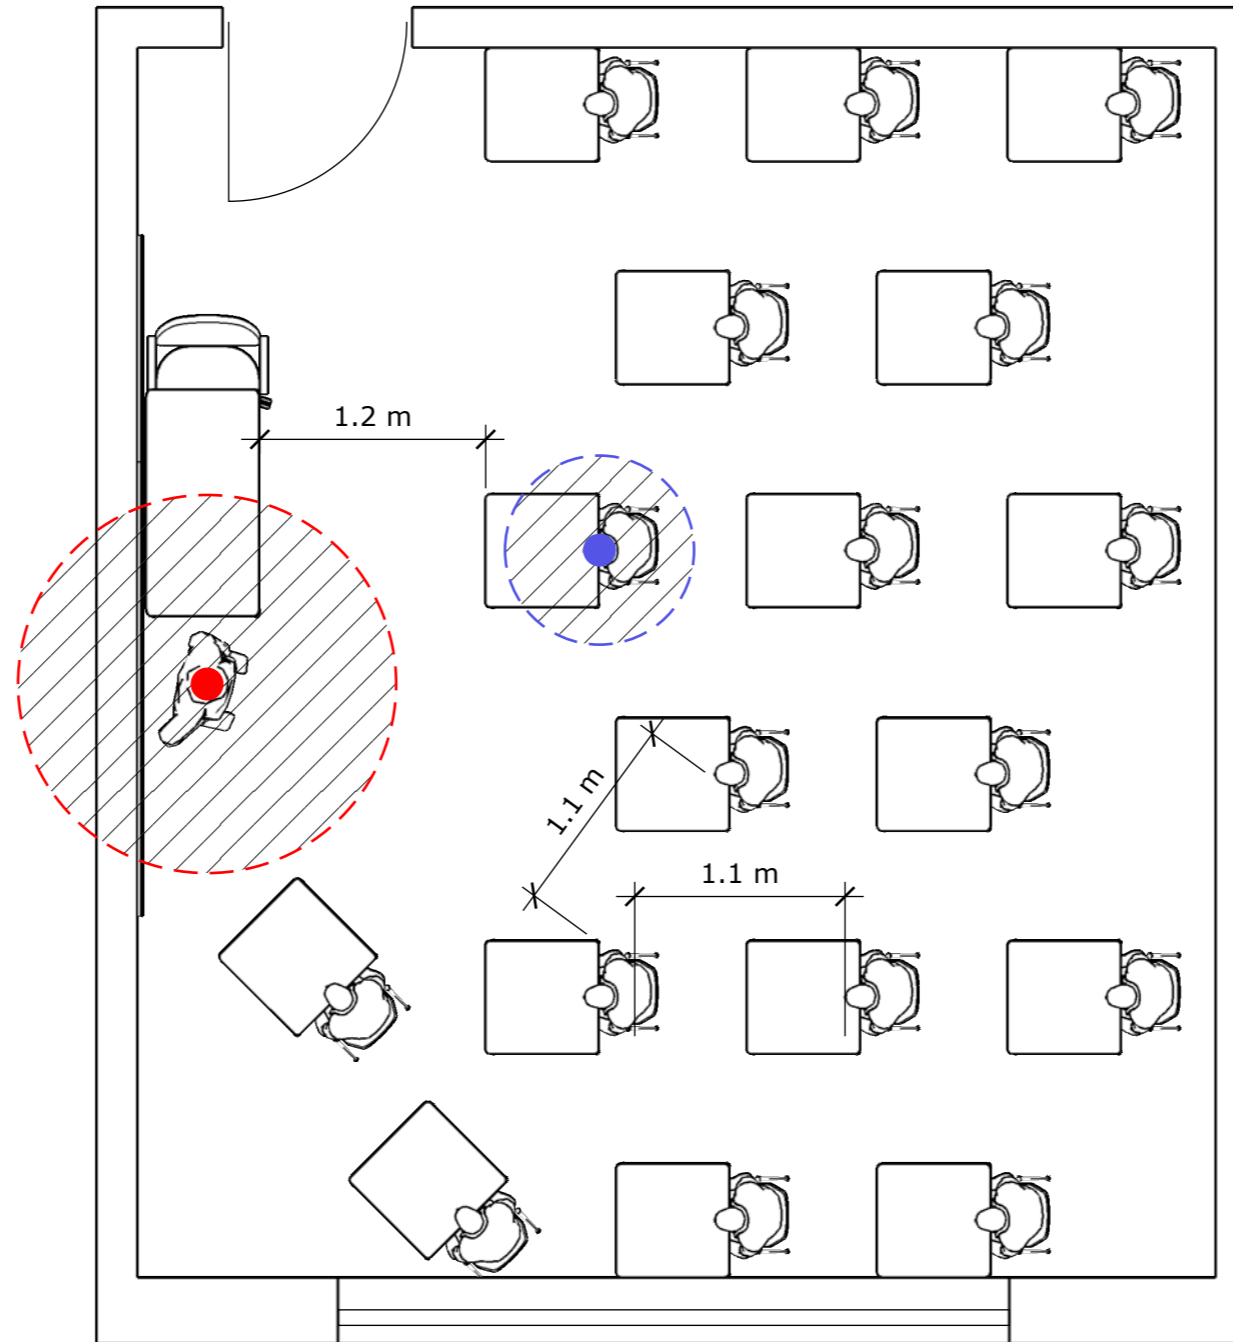

# Illustrative Classroom Layouts referenced in the Framework to maintain Physical Distancing in the Classroom in Post Primary Schools with a full return of all Students for the 2020/2021 School Year

## Under the Roadmap for the Full Return to School

27<sup>th</sup> July 2020

STANDARD POST PRIMARY CLASSROOM (49 Sq.M) 24 STUDENTS

STANDARD POST PRIMARY CLASSROOM (49 Sq.M) 24 STUDENTS

SMALL POST-PRIMARY CLASSROOM (42 Sq.M)

20 STUDENTS

POST PRIMARY CLASSROOM (37 Sq.M)

17 STUDENTS

STANDARD POST PRIMARY P.E. HALL (594 Sq.M)

3 x 30 STUDENTS