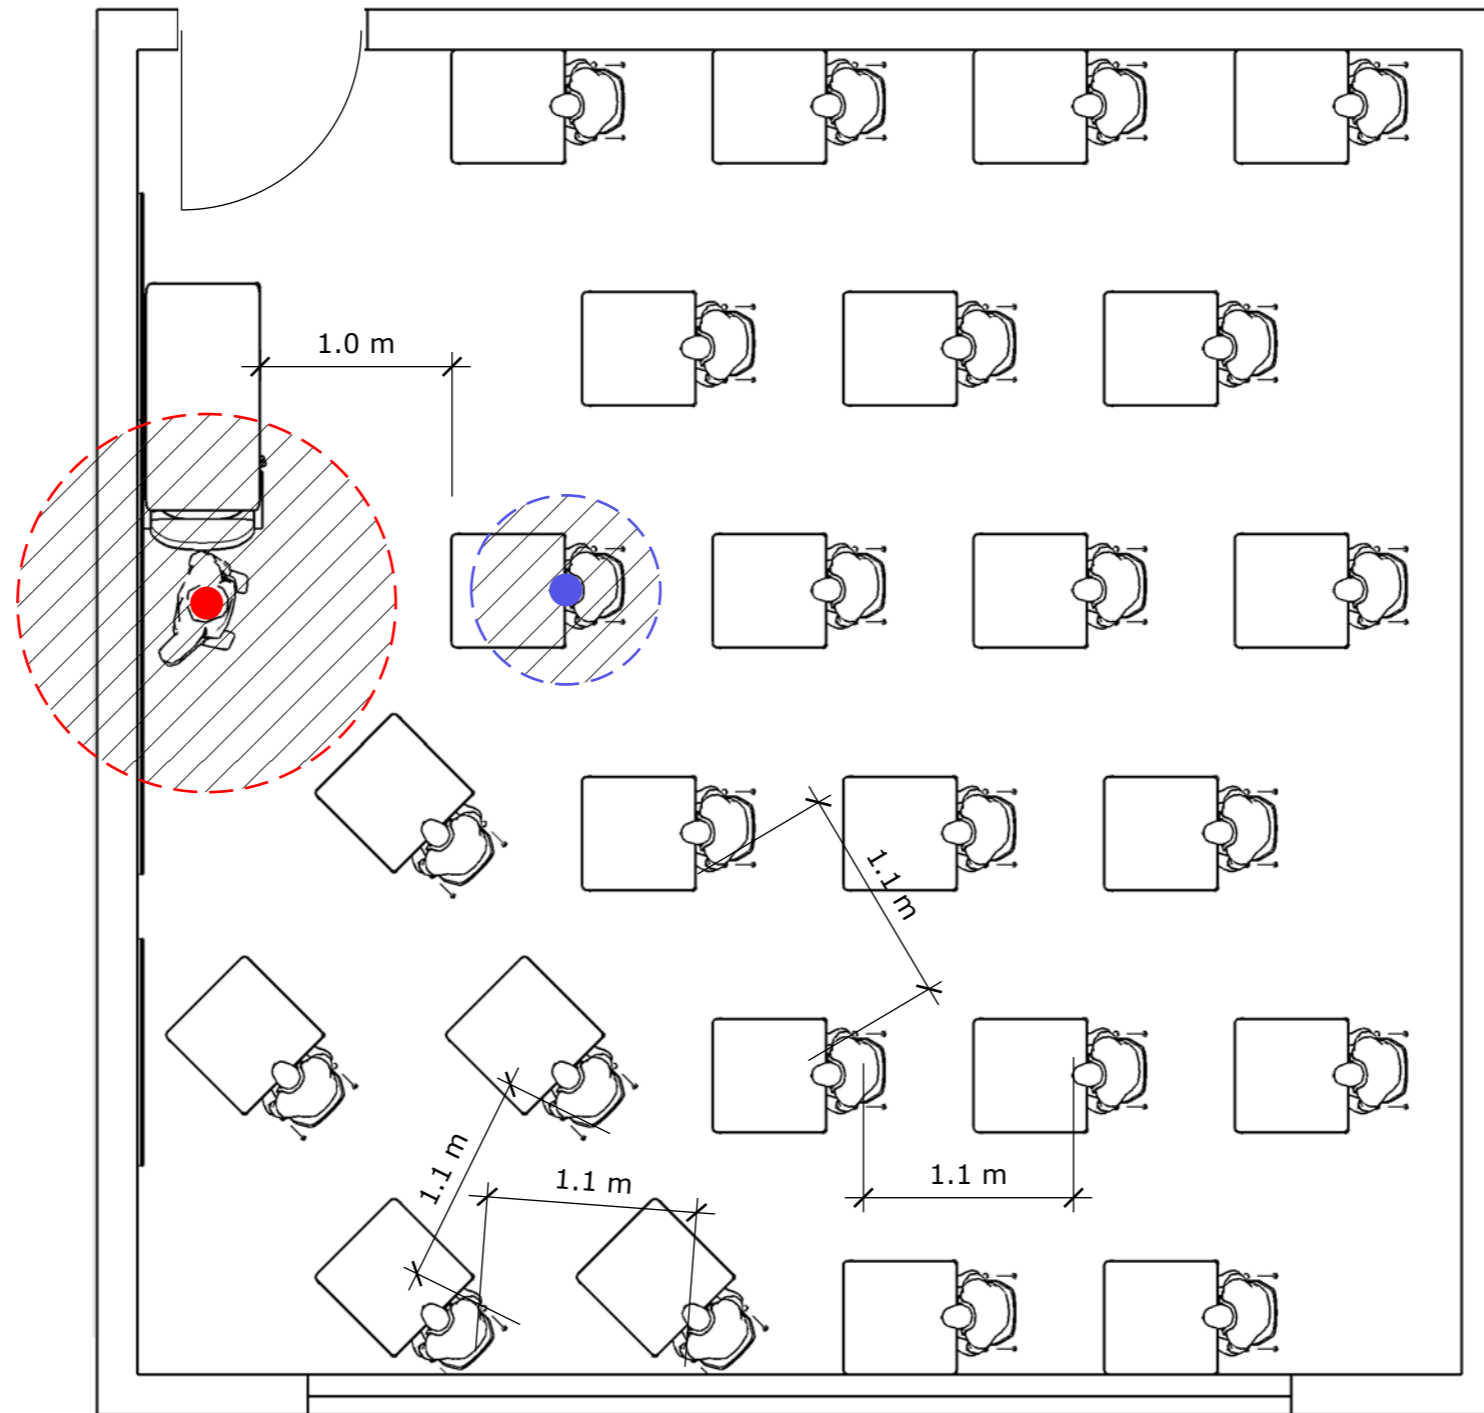

# Illustrative Classroom Layouts referenced in the Framework to maintain Physical Distancing in the Classroom in Post Primary Schools with a full return of all Students for the 2020/2021 School Year

## Under the Roadmap for the Full Return to School

27<sup>th</sup> July 2020

STANDARD POST PRIMARY CLASSROOM (49 Sq.M) 24 STUDENTS

STANDARD POST PRIMARY CLASSROOM (49 Sq.M) 24 STUDENTS

SMALL POST-PRIMARY CLASSROOM (42 Sq.M)

20 STUDENTS

POST PRIMARY CLASSROOM (37 Sq.M)

17 STUDENTS

STANDARD POST PRIMARY P.E. HALL (594 Sq.M)

3 x 30 STUDENTS